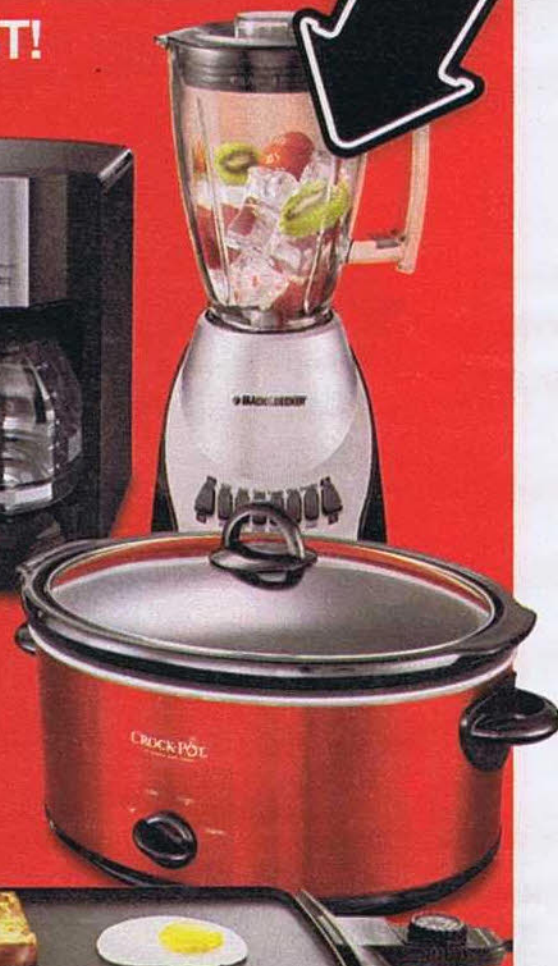

DOORBUSTER

WHILE QUANTITIES LAST!

$19

SAVE $10
EACH, APPLIANCES

- Mr. Coffee 12-cup coffeemaker.
- Black & Decker blender with 6-cup pitcher.
- Crock-Pot 6-qt. slow cooker.
- Hamilton Beach 10"x20" electric griddle.
- Black & Decker 4-slice toaster oven.

Also in white.
Quantities limited; no rain checks.
REG. 29.99

$199

SAVE $30

KITCHENAID CLASSIC PLUS
STAND MIXER 4.5 qt., 275 watts.

Also in white. Quantities limited;
no rain checks. REG. 229.99

• $20 off all other KitchenAid
stand mixers.

$18

**SPECIAL
PURCHASE**
PYREX 20-PC. GLASS
PREP AND STORAGE SET
Quantities limited; no rain checks.

GET HERE FAST FOR HOT DEALS!

$29

SALE

BELLA Espresso and cappuccino maker
with steam wand. REG. 39.99

GEORGE FOREMAN
8-serving grill with variable temperature.
REG. 49.99

NINJA MASTER PREP
Crushes, purees and blends. REG. 49.99
Quantities limited; no rain checks.