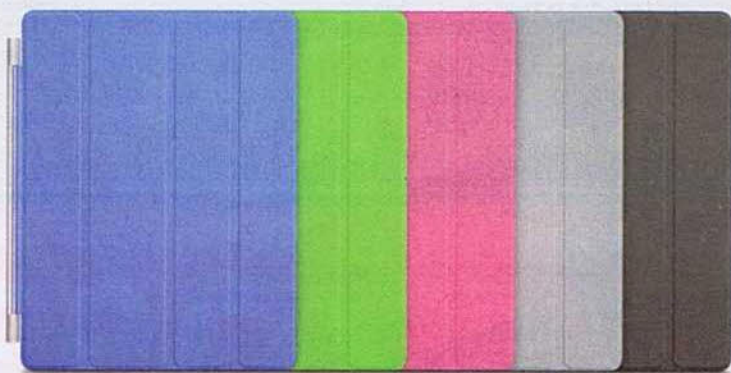

34⁹⁹ SALE iPad Smart Cover
• 10% off leather Smart Covers and Smart Cases.