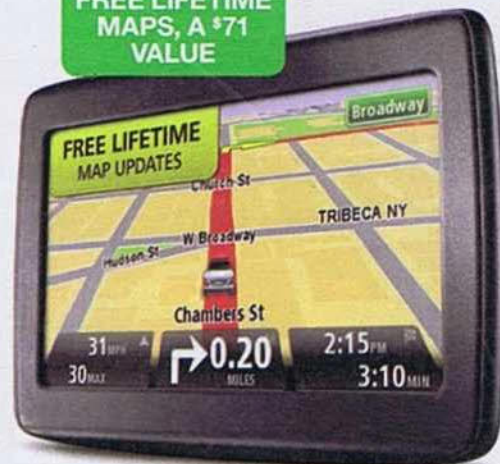

DOORBUSTER

WHILE QUANTITIES LAST!

179.99

SAVE \$20
BEATS SOLO HD
HEADPHONES* in
several colors. REG. 199.99
* 10% off all other Beats
headphones.

*Quantities limited; no rain checks.

FREE LIFETIME
MAPS, A \$71
VALUE