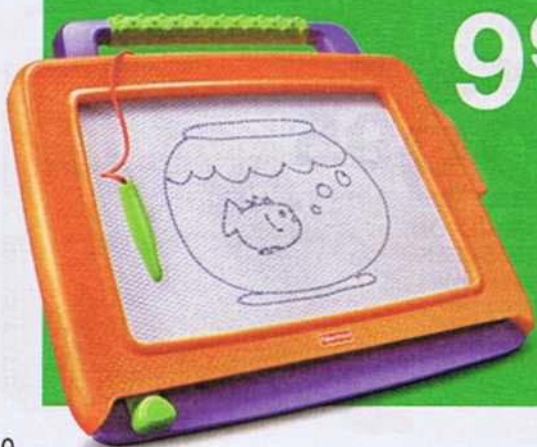

4⁹⁹

TEMPORARY PRICE CUT
BARBIE FASHION DOLL SHOWN
Ages 3 and up.

\$35

ONLY AT

SAVE \$24
BARBIE DOLL AND FURNITURE GIFT SET
Includes one doll. Ages 3 and up. Quantities limited; no rain checks. REG. 59.99

9⁹⁹ SAVE 45%
FISHER-PRICE KID-TOUGH CLASSIC DOODLER
Ages 3 and up. REG. 18.99

FRIDAY
4 AM-

\$15 SALE
ALL LEAPFROG EXPLORER SOFTWARE Toy Dept. REG. 19.99 & 24.99

14⁹⁹

SPECIAL PURCHASE

DISNEY SIT & STORE CHAIR
Princess or Cars design.
Ages 2 and up.
Quantities limited; no rain checks.