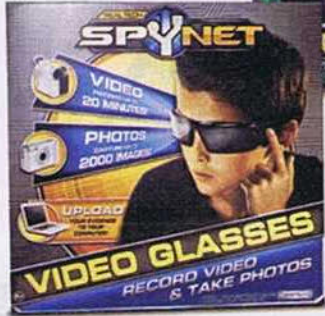

19⁹⁹

EACH, SPY NET

- Video glasses. REG. 29.99
 - Night-vision video watch. REG. 49.99
- Ages 8 and up. Quantities limited; no rain checks.

DOORBUSTER

29⁹⁹

SAVE \$13
FISHER-PRICE
IMAGINEXT MEGA
T-REX WITH
EXCLUSIVE
BONUS RAPTOR
 Ages 3 and up.
 REG. 42.99